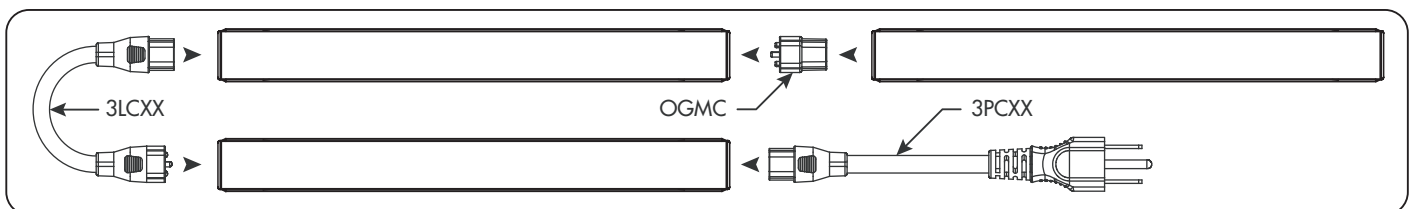

Installation Diagram