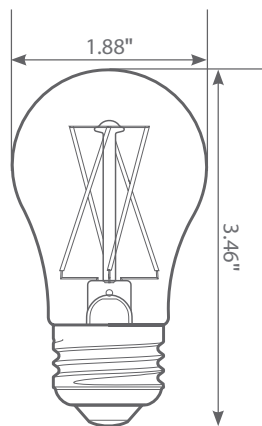

## Specifications

Input Power	Input Voltage	Lumen Output	Beam Angle	Center Beam	CCT
4.5 W	120 V	450 lm	320°	N/A	2700 K

CRI	Luminous Efficacy	Power Factor	Input Current	Base/Cap	Lamp Lifespan
80	100 lm/W	0.7	0.06 A	E26	15,000 Hrs.

## Product Dimensions