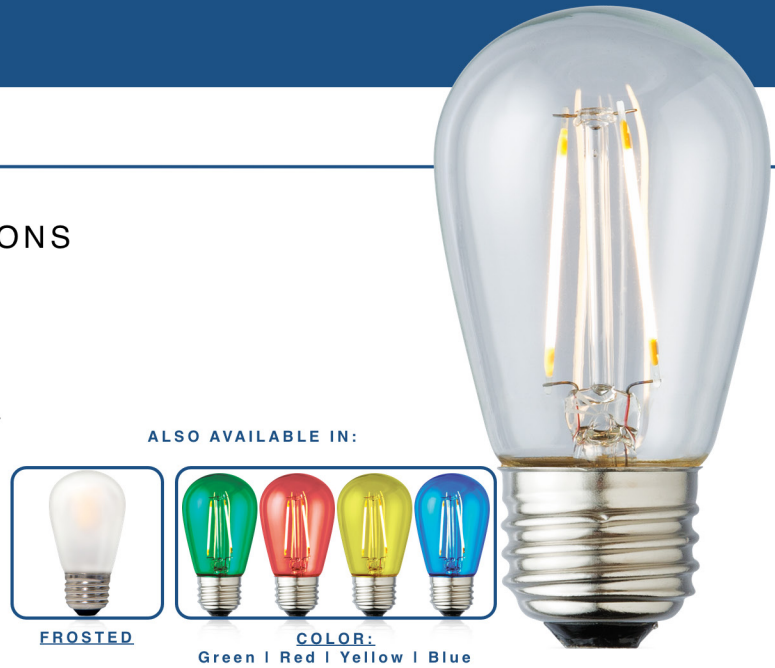

FILAMENT LED
7-15 Watt
 REPLACEMENT

AS LOW AS 1.0W

-  SUITABLE FOR WET LOCATIONS
-  ENCLOSED RATED
-  25,000 HOURS RATED LIFE
-  3-YEAR LIMITED WARRANTY
-  360° LIGHT DISTRIBUTION
-  UL LISTED

Ordering Information (S14)

Model Number	Type	Base	Lumens	Wattage	MOL MOD	CCT	CRI
LTS14C10024MB	Glass Clear	E26 Medium	100LM	1.0W	3.3" 1.7"	2400K	83
LTS14C10027MB	Glass Clear	E26 Medium	100LM	1.0W	3.3" 1.7"	2700K	83
LTS14C15024MB	Glass Clear	E26 Medium	150LM	1.5W	3.3" 1.7"	2400K	83
LTS14C15027MB	Glass Clear	E26 Medium	150LM	1.5W	3.3" 1.7"	2700K	83
LTS14F10024MB	Glass Frosted	E26 Medium	100LM	1.0W	3.3" 1.7"	2400K	83
LTS14F10027MB	Glass Frosted	E26 Medium	100LM	1.0W	3.3" 1.7"	2700K	83
LTS14F15024MB	Glass Frosted	E26 Medium	150LM	1.5W	3.3" 1.7"	2400K	83
LTS14F15027MB	Glass Frosted	E26 Medium	150LM	1.5W	3.3" 1.7"	2700K	83
LTS14CB	Glass Clear Blue	E26 Medium	—	1.0W	3.3" 1.7"	—	83
LTS14CG	Glass Clear Green	E26 Medium	—	1.0W	3.3" 1.7"	—	83
LTS14CR	Glass Clear Red	E26 Medium	—	1.0W	3.3" 1.7"	—	83
LTS14CY	Glass Clear Yellow	E26 Medium	—	1.0W	3.3" 1.7"	—	83
LTS14FB	Glass Frosted Blue	E26 Medium	—	1.0W	3.3" 1.7"	—	83
LTS14FG	Glass Frosted Green	E26 Medium	—	1.0W	3.3" 1.7"	—	83
LTS14FR	Glass Frosted Red	E26 Medium	—	1.0W	3.3" 1.7"	—	83
LTS14FY	Glass Frosted Yellow	E26 Medium	—	1.0W	3.3" 1.7"	—	83