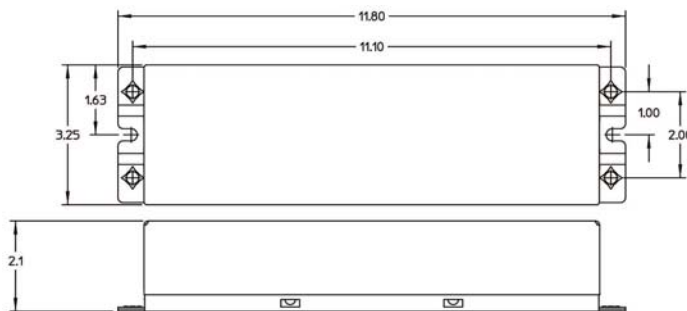

EBP1248-120/277V-IS