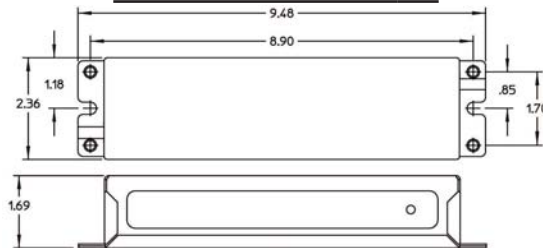

OUTPUT PARAMETERS

Open circuit voltage	800 volts	800 volts	860 volts	1100 volts
Maximum/Minimum Lamp Load	T12HO	2 to 16 feet	4 to 32	8 to 48 feet
	T8HO	4 to 12 feet	4 to 24	16 to 36 feet
Number of lamps	1 or 2	1, 2, 3 or 4	4, 5, or 6	1, 2, 3, or 4
Maximum lamp length any one output	T12HO	8 feet	8 feet	8 feet
	T8HO	6 feet	6 feet	6 feet
Lamp wiring configuration	Parallel	Parallel	Parallel	Parallel
Type starting	Instant	Instant	Instant	Instant
Lamp starting temperature	-20°F (-30°C)	-20°F (-30°C)	-20°F (-30°C)	-20°F (-30°C)
Dimmable	No	No	No	No

PHYSICAL PARAMETERS

Dimensions	See drawings below			
Enclosure material	Painted aluminum, white	Painted aluminum, white	Painted aluminum, white	Painted aluminum, white
Input lead length	2 feet	2 feet	2 feet	2 feet
Output lead length	8 feet	10 feet	12 feet	11 feet
Operating temperature range	-20°F to 122°F (-29°C to 50°C)	-20°F to 122°F (-29°C to 50°C)	-20°F to 122°F (-29°C to 50°C)	-20°F to 122°F (-29°C to 50°C)
Maximum allowable case temperature	194°F (90°C)	194°F (90°C)	194°F (90°C)	194°F (90°C)
Agency approvals	cULus Type 2 Outdoor, CSA	cULus Type 2 Outdoor, CSA	cULus Type 2 Outdoor, CSA	cULus Type 2 Outdoor, CSA
Warranty	France warrants Powerbrite ballasts to be free from manufacturing defects and workmanship for a period of four years. Warranty is voided if operated beyond the temperature guidelines above.			

EBP1228-120/277V-IS